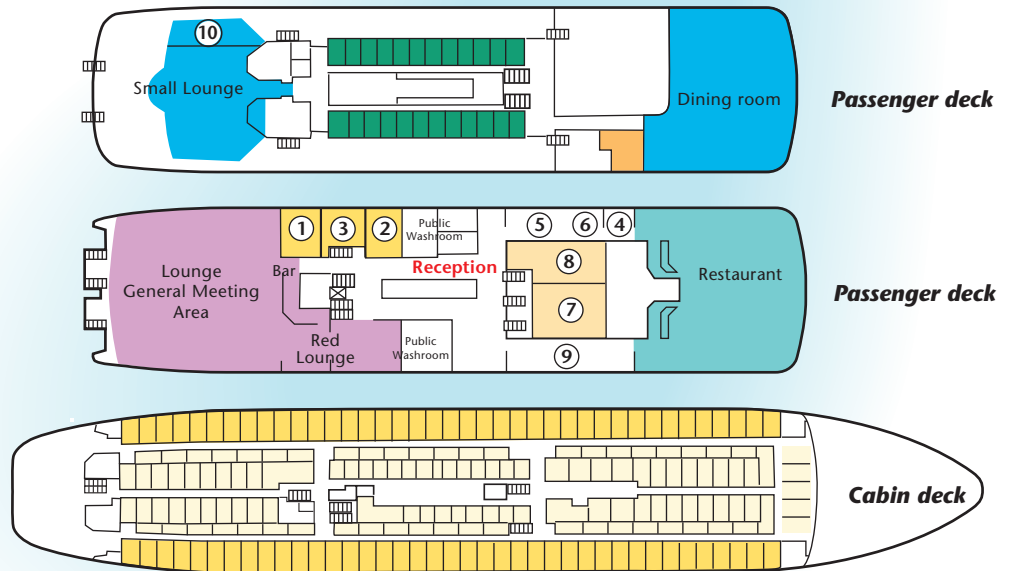

SHIPS' PARTICULAR

Name of ship: M.V. CTMA Vacancier
 Tonnage: 12 000 tons
 Overall Length: 126 meters
 Breath: 22 meters
 Cabins: 220
 Capacity: 450 passengers
 Decks: 8
 Passenger decks: 3

- ① Fitness Center
- ② Children Play Area
- ③ Interpretation Center
Guided Tours Office
- ④ Books & Magazines
- ⑤ Reading and Observation Area
- ⑥ Display Area
- ⑦ Boutique - Convenience Store
- ⑧ Projection Room
- ⑨ Observation Lounge
- ⑩ Business Center

Interior Cabins

Exterior Cabins

Note : Drawings are not to scale and the setup may be slightly different from your cabin.