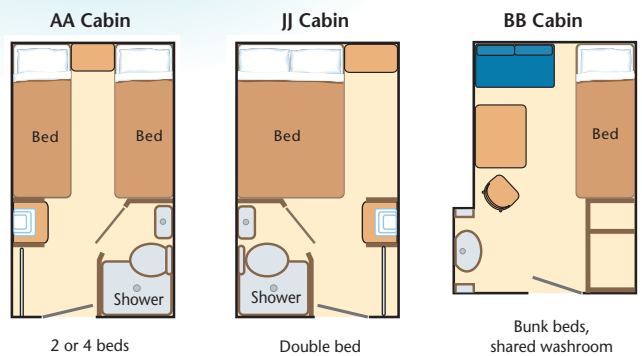

SHIPS' PARTICULAR

Name of ship: M.V. CTMA Vacancier
 Tonnage: 12 000 tons
 Overall Length: 126 meters
 Breath: 22 meters
 Cabins: 220
 Capacity: 450 passengers
 Decks: 8
 Passenger decks: 3

- ① Fitness Center
- ② Children Play Area
- ③ Interpretation Center
Guided Tours Office
- ④ Books & Magazines
- ⑤ Reading and Observation Area
- ⑥ Display Area
- ⑦ Boutique - Convenience Store
- ⑧ Projection Room
- ⑨ Observation Lounge
- ⑩ Business Center

Interior Cabins

Exterior Cabins

Note : Drawings are not to scale and the setup may be slightly different from your cabin.