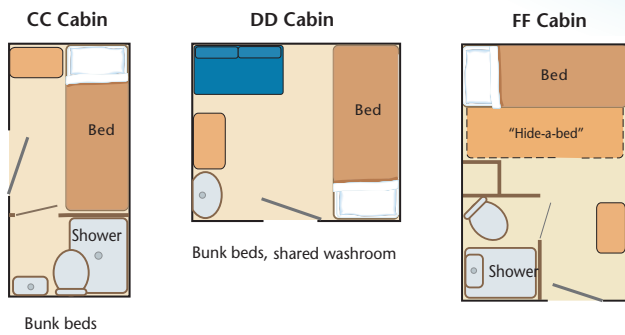

SHIPS' PARTICULAR

Name of ship: M.V. CTMA Vacancier
 Tonnage: 12 000 tons
 Overall Length: 126 meters
 Breath: 22 meters
 Cabins: 220
 Capacity: 450 passengers
 Decks: 8
 Passenger decks: 3

- ① Fitness Center
- ② Children Play Area
- ③ Interpretation Center
Guided Tours Office
- ④ Books & Magazines
- ⑤ Reading and Observation Area
- ⑥ Display Area
- ⑦ Boutique - Convenience Store
- ⑧ Projection Room
- ⑨ Observation Lounge
- ⑩ Business Center

Interior Cabins

Exterior Cabins

Note : Drawings are not to scale and the setup may be slightly different from your cabin.