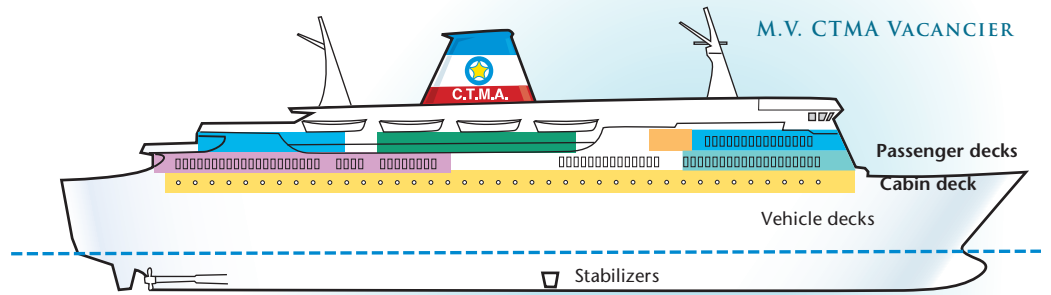

SHIPS' PARTICULAR

Name of ship: M.V. CTMA Vacancier
 Tonnage: 12 000 tons
 Overall Length: 126 meters
 Breath: 22 meters
 Cabins: 220
 Capacity: 450 passengers
 Decks: 8
 Passenger decks: 3

- ① Fitness Center
- ② Children Play Area
- ③ Interpretation Center
Guided Tours Office
- ④ Books & Magazines
- ⑤ Reading and Observation Area
- ⑥ Display Area
- ⑦ Boutique - Convenience Store
- ⑧ Projection Room
- ⑨ Observation Lounge
- ⑩ Business Center

Interior Cabins

Exterior Cabins

Note : Drawings are not to scale and the setup may be slightly different from your cabin.